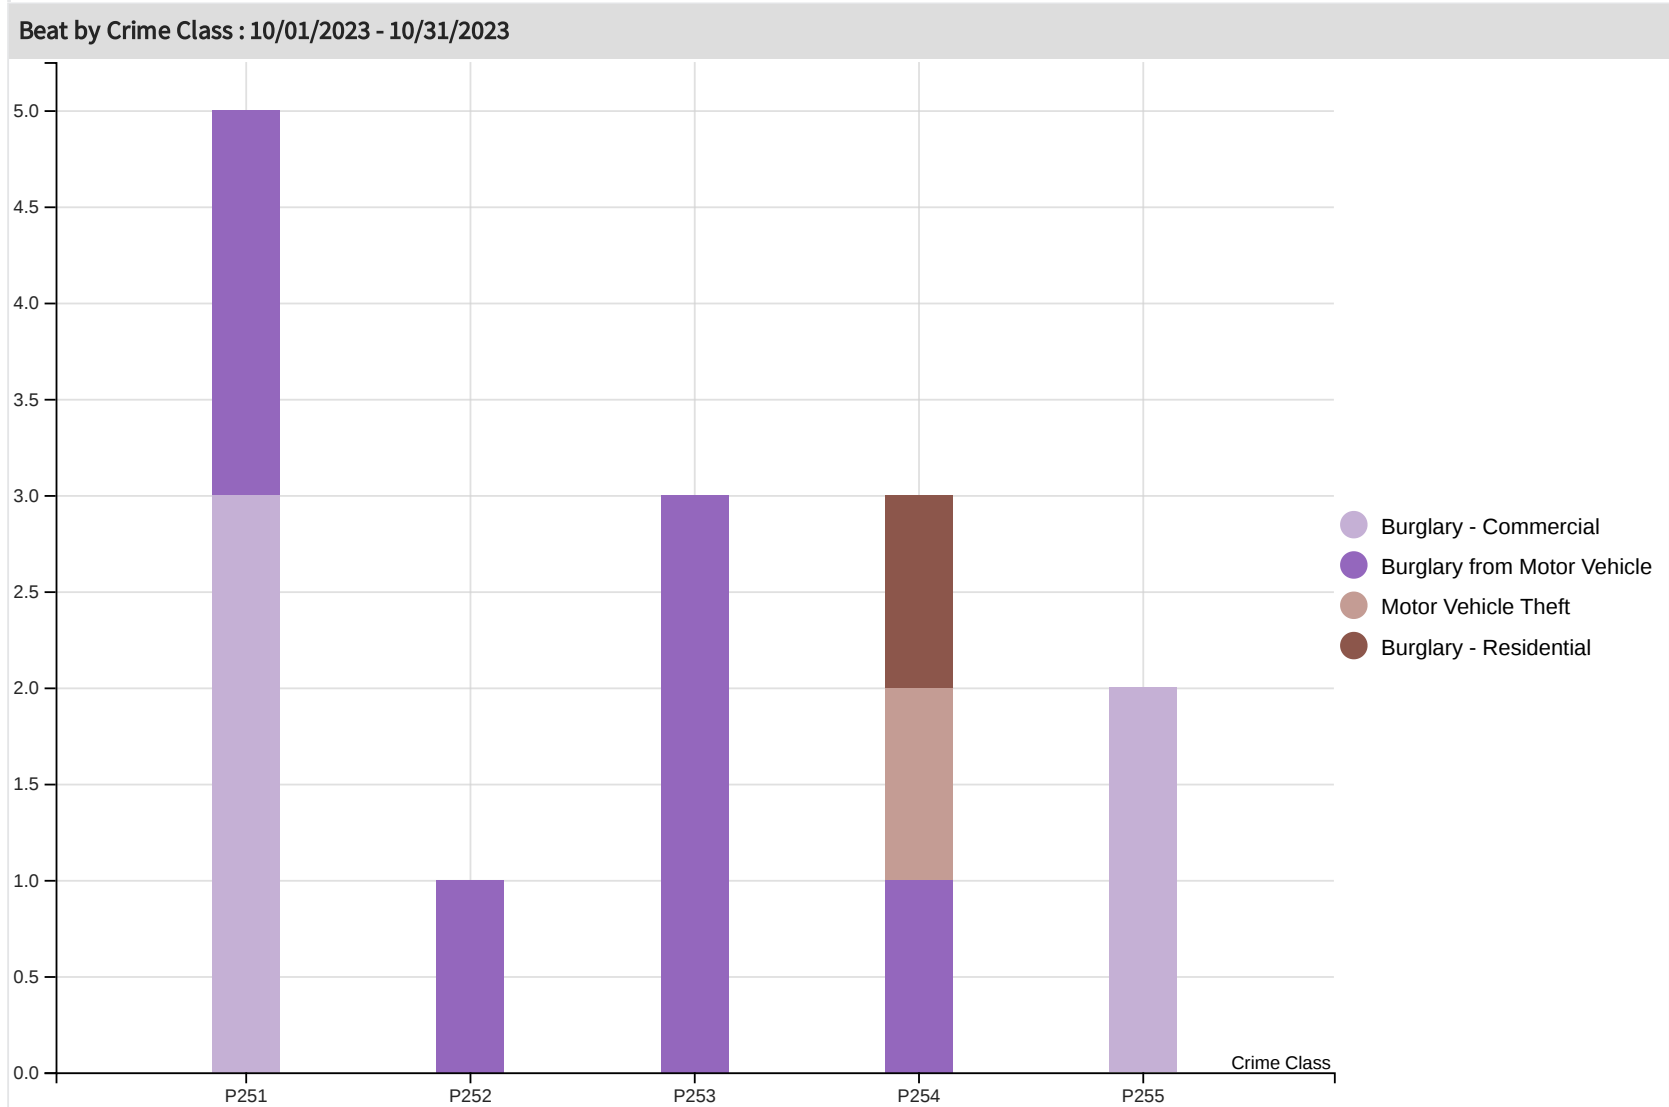

### Burglary - October, 2023

# Long Branch Police Department November 3, 2023

Events - Beats : 10/01/2023 - 10/31/2023

# Long Branch Police Department November 3, 2023

Crime by Hour (Weighted Method) : 10/01/2023 - 10/31/2023