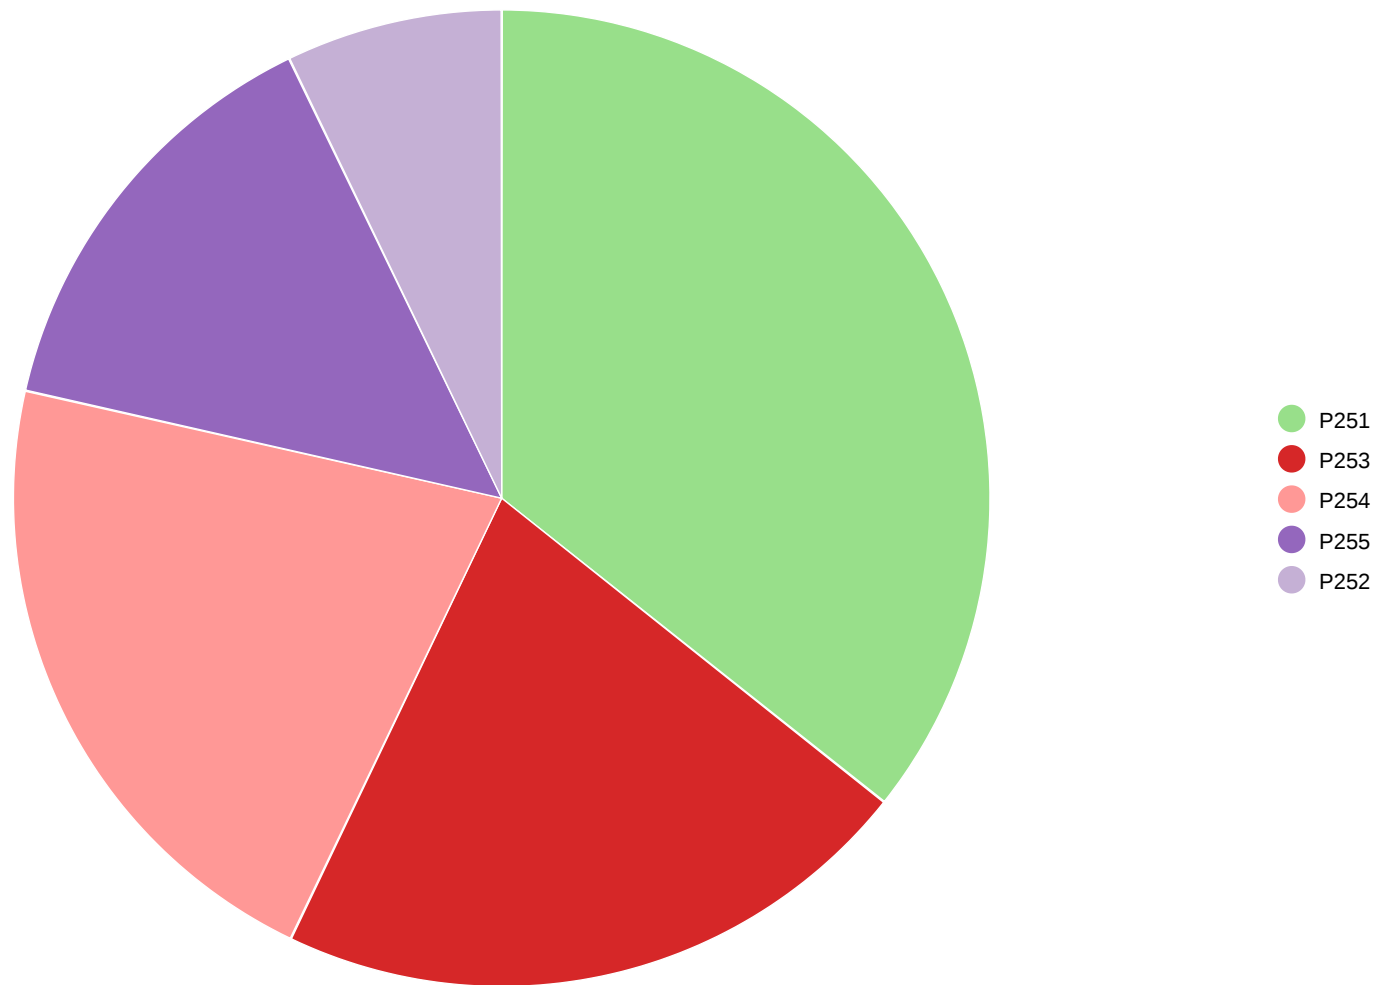

# Long Branch Police Department November 3, 2023

Events - Beats : 10/01/2023 - 10/31/2023

# Long Branch Police Department November 3, 2023

Crime by Hour (Weighted Method) : 10/01/2023 - 10/31/2023

# Long Branch Police Department November 3, 2023

Crime by Day of Week - First Day : 10/01/2023 - 10/31/2023