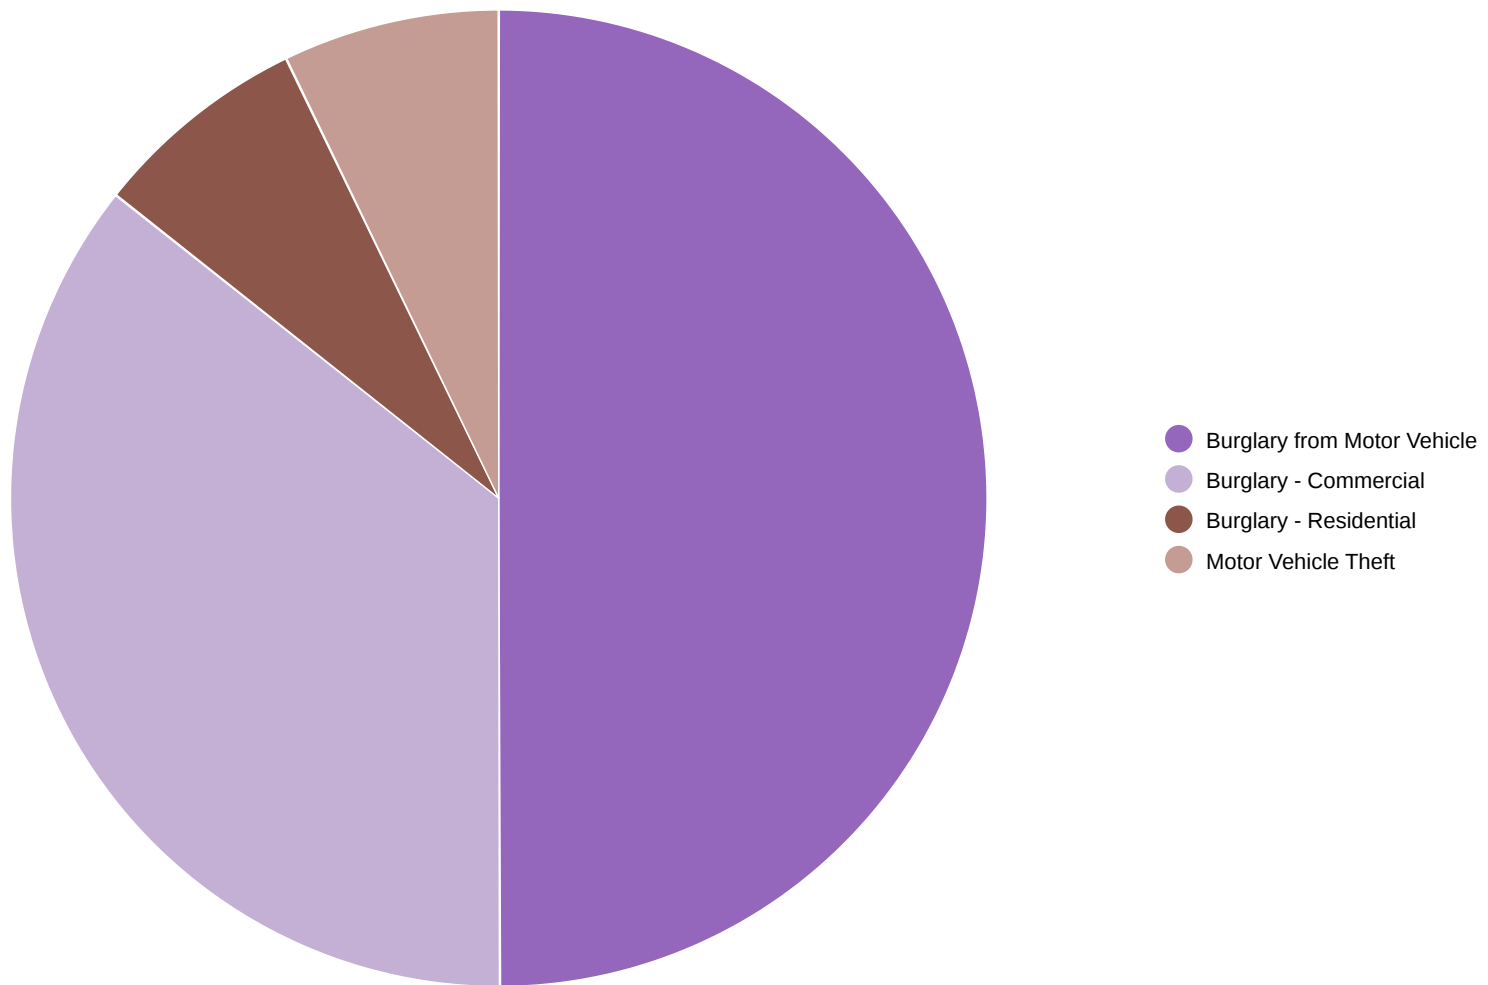

Long Branch Police Department November 3, 2023

Events - Crime Class : 10/01/2023 - 10/31/2023