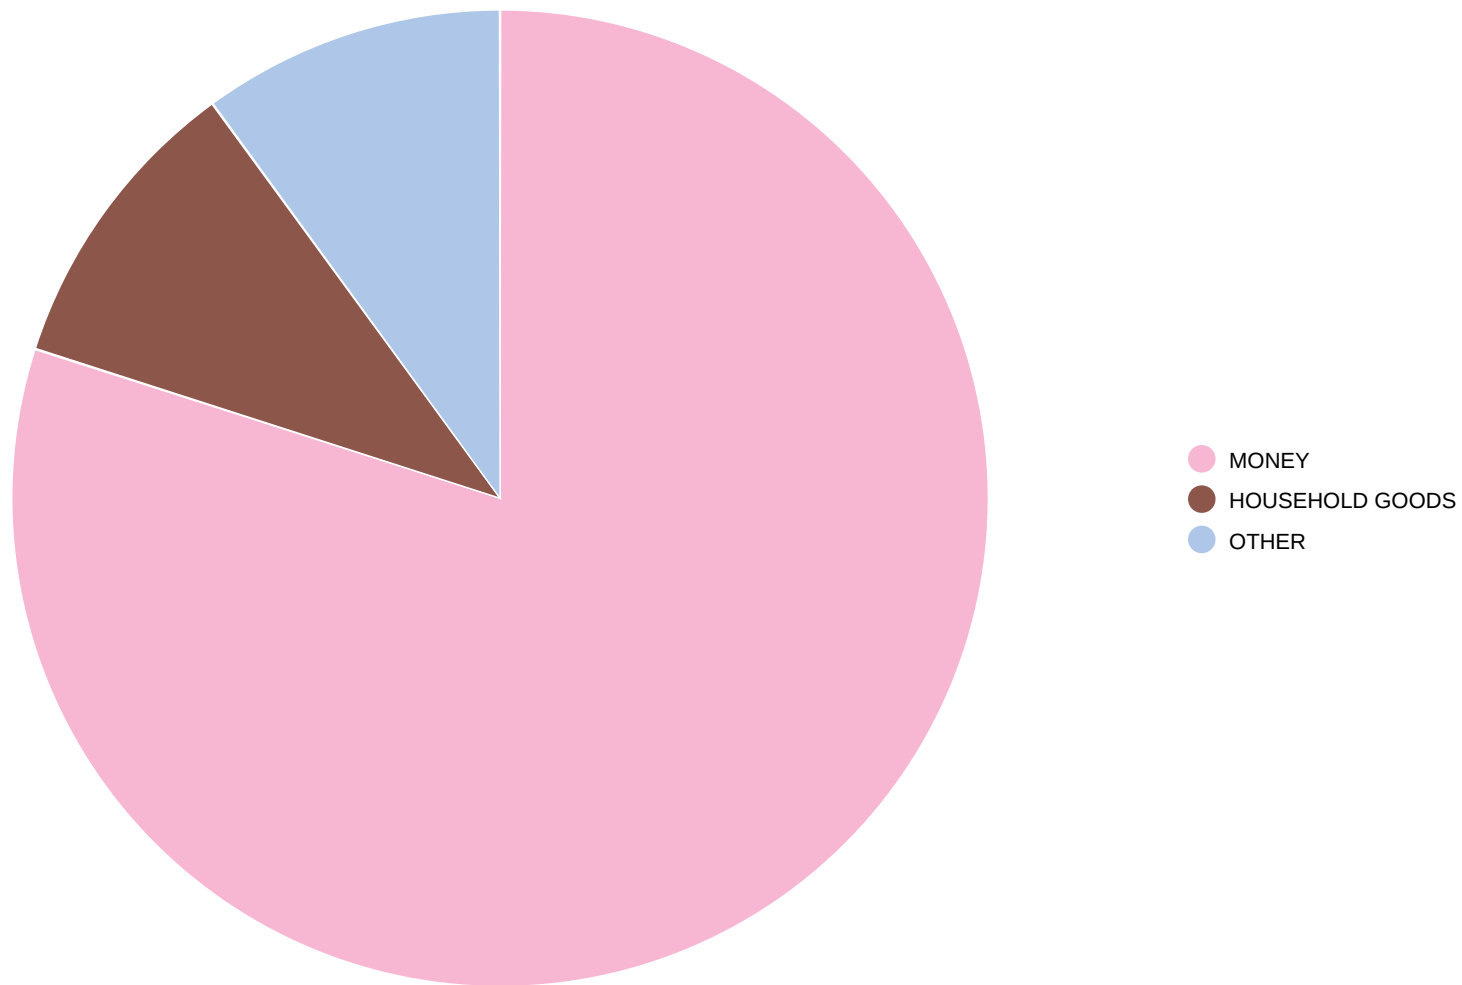

Long Branch Police Department
November 3, 2023

Property Taken (1) : 10/01/2023 - 10/31/2023