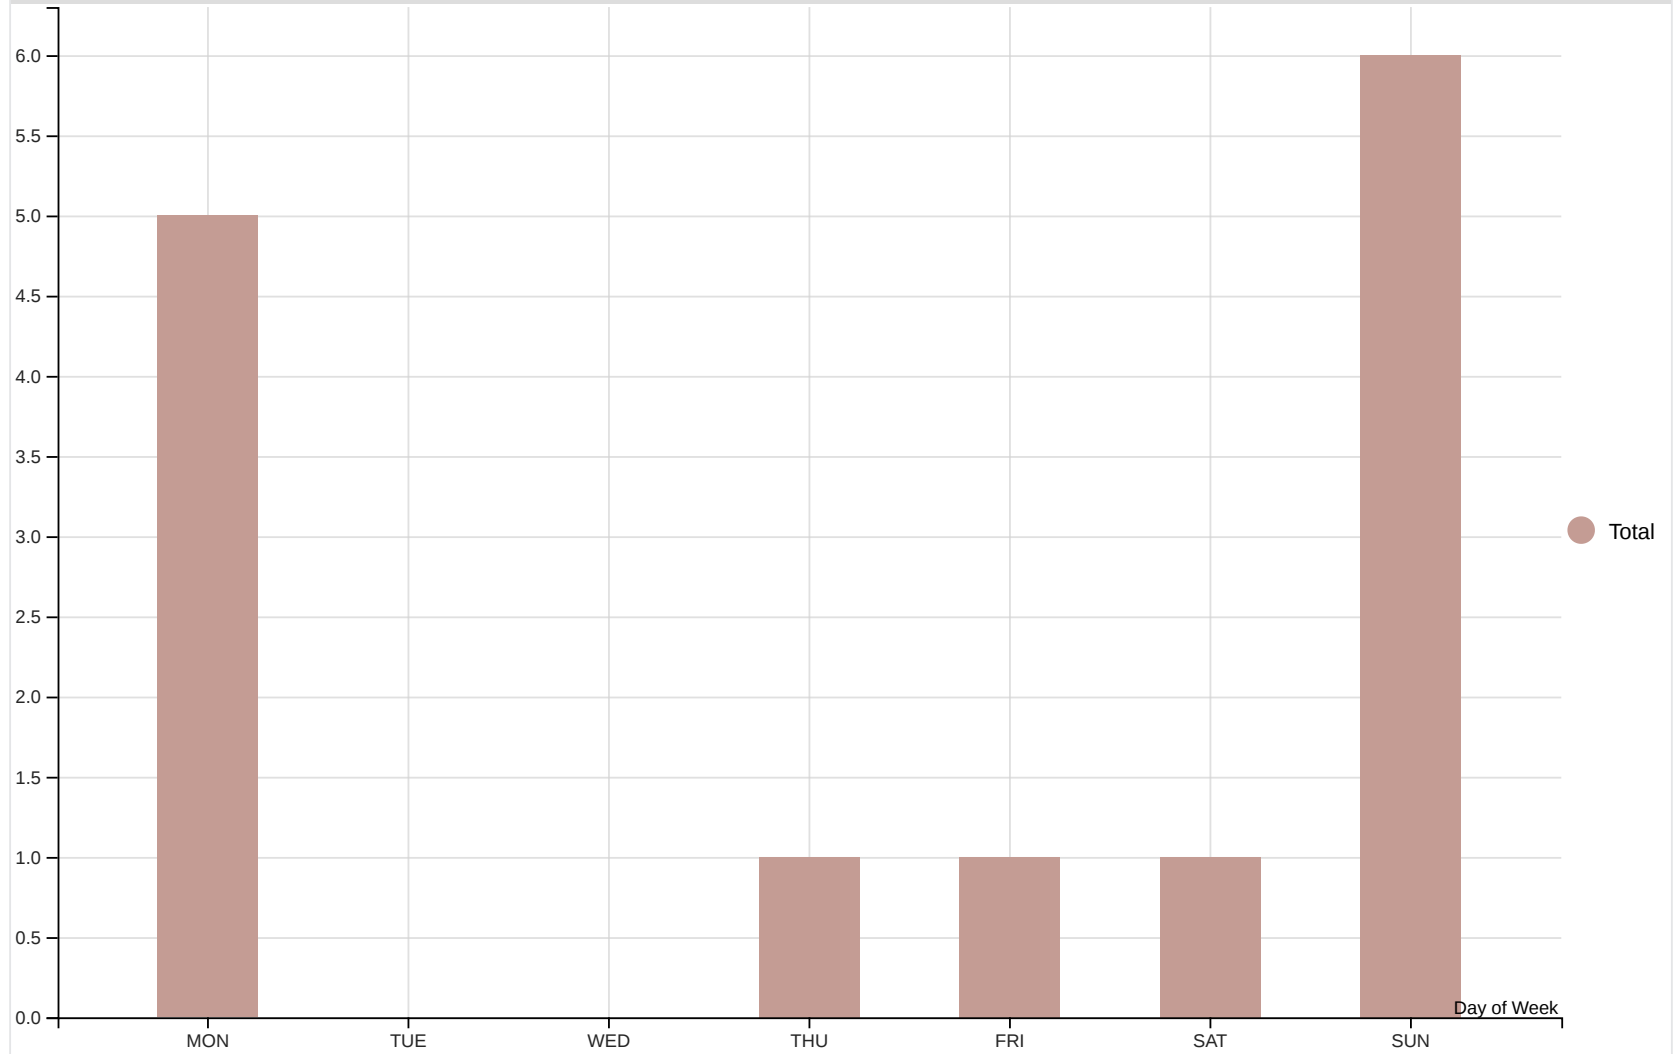

Long Branch Police Department November 3, 2023

Crime by Day of Week - First Day : 10/01/2023 - 10/31/2023