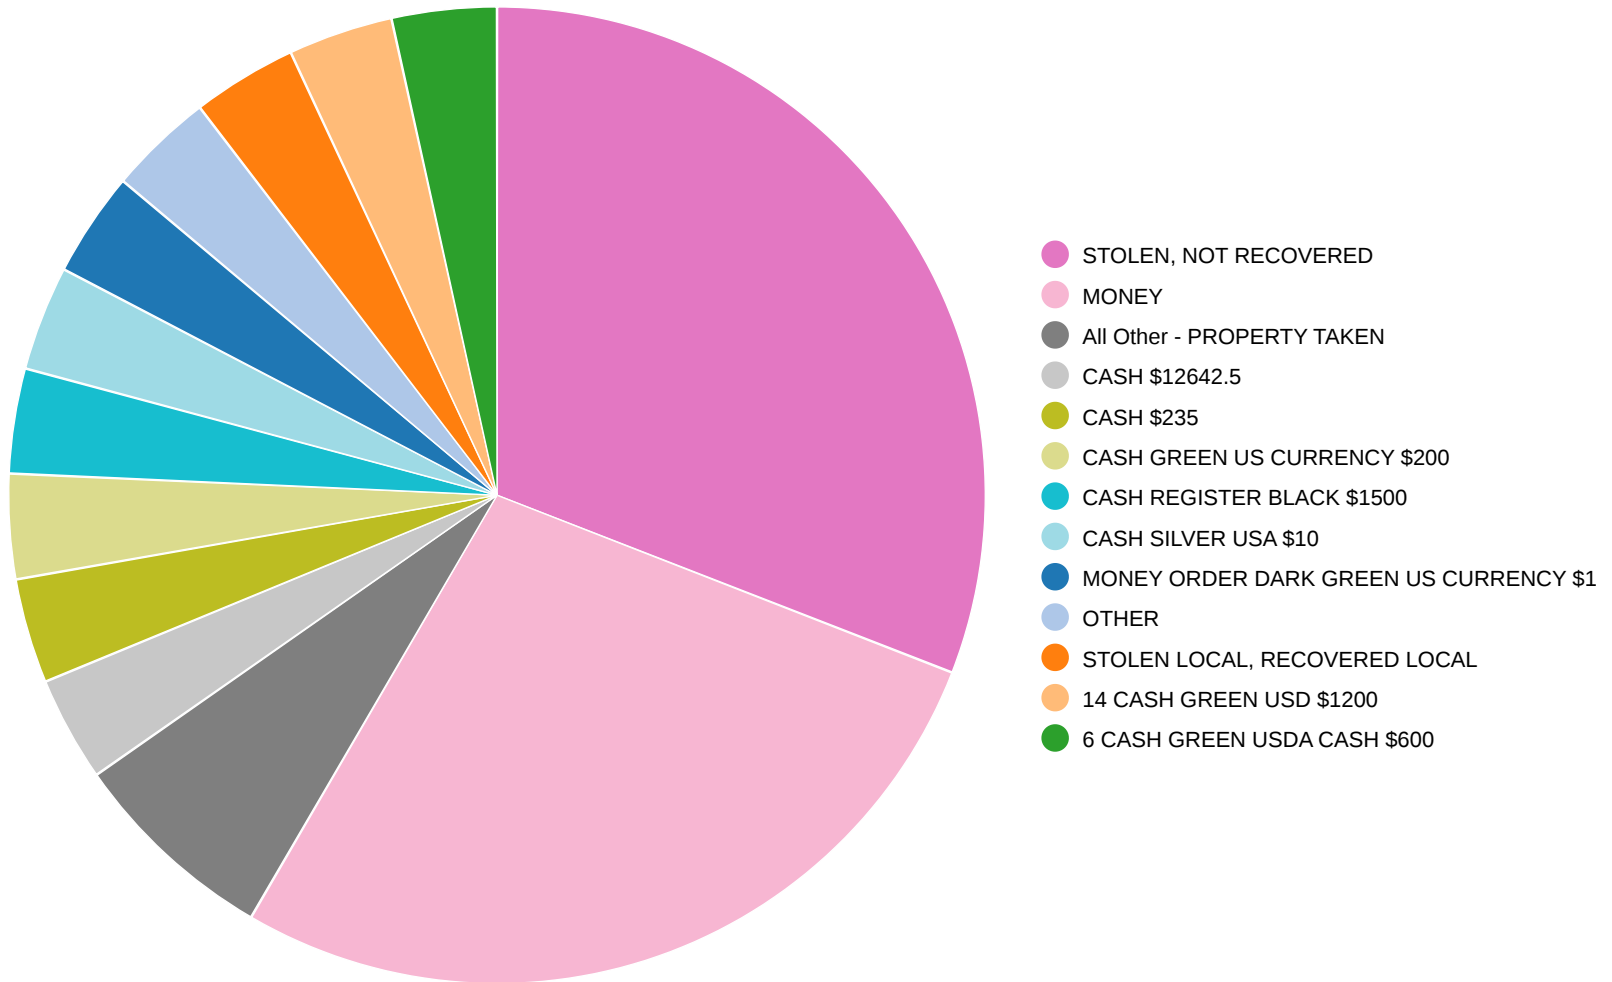

Long Branch Police Department November 3, 2023

Property Taken (1,2,3) : 10/01/2023 - 10/31/2023