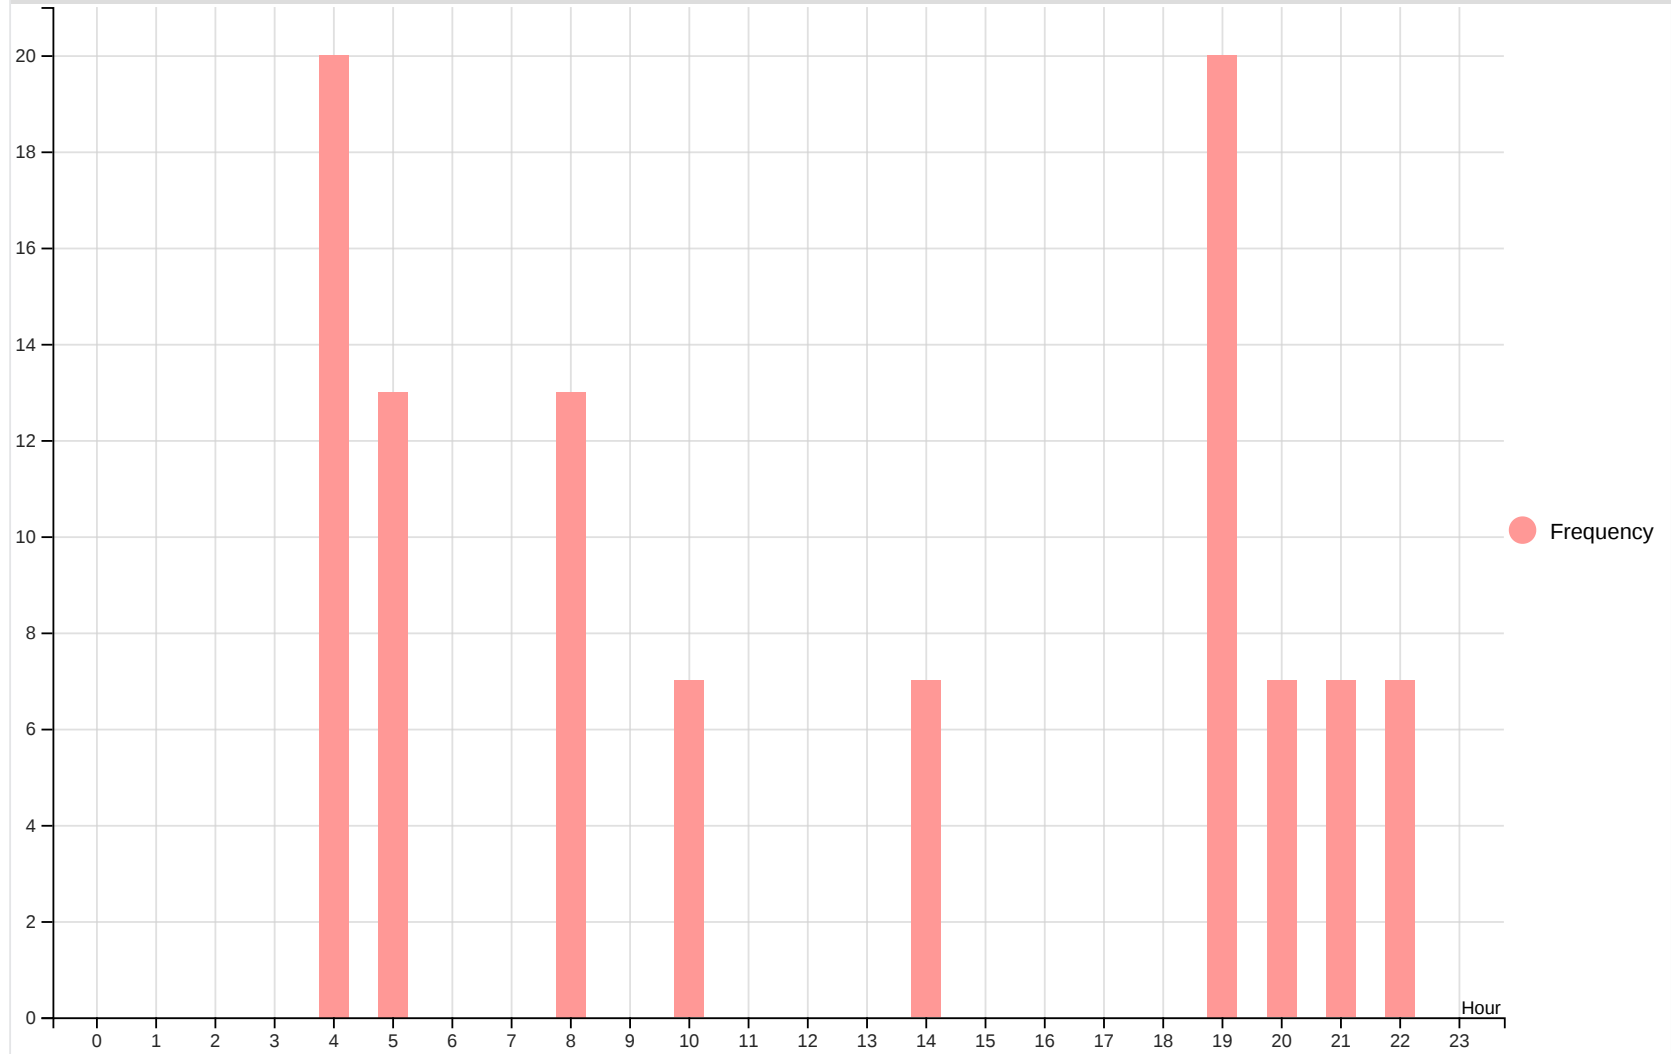

# Long Branch Police Department November 3, 2023

Crime by Hour (Weighted Method) : 10/01/2023 - 10/31/2023