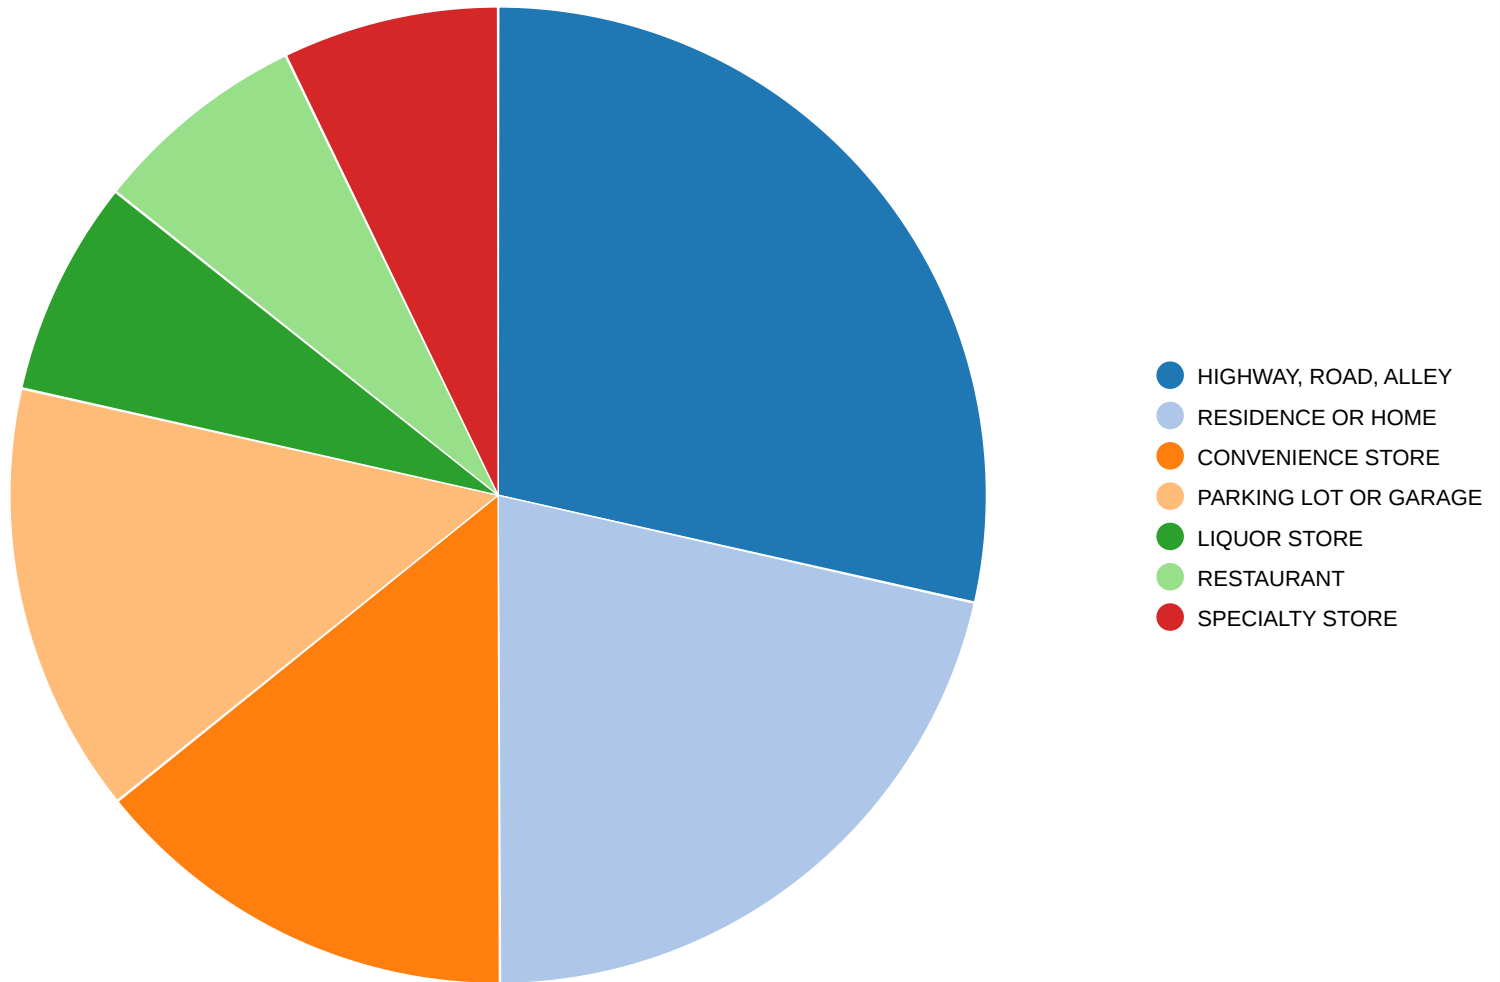

Long Branch Police Department November 3, 2023

Location Type : 10/01/2023 - 10/31/2023