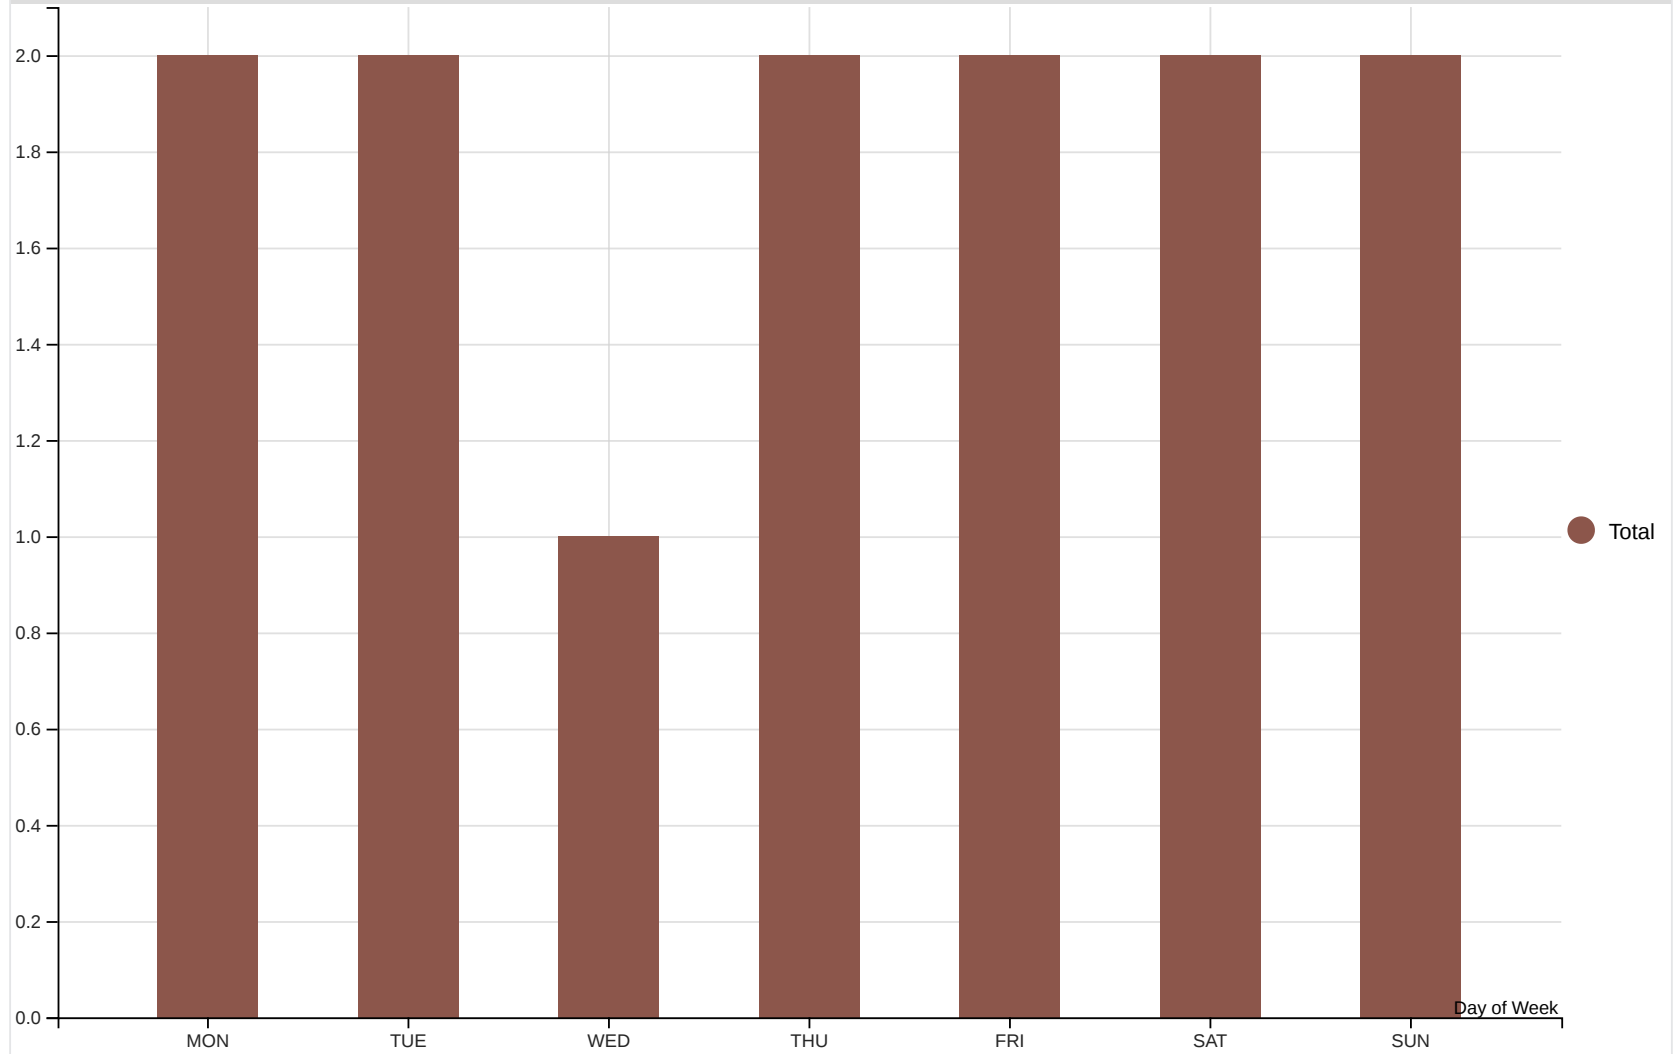

Violent Crime October, 2023

Simple Assault

Aggravated Assault

Robbery

Long Branch Police Department

November 3, 2023

Crime by Day of Week - First Day : 10/01/2023 - 10/31/2023

Long Branch Police Department

November 3, 2023

Long Branch Police Department

November 3, 2023

Events - Crime Type : 10/01/2023 - 10/31/2023

Long Branch Police Department

November 3, 2023

Location Type : 10/01/2023 - 10/31/2023

Long Branch Police Department

November 3, 2023

Report Number	Crime	First Date Time	Beat	Public Address
23LB24501	ASSAULT, SIMPLE	09/05/2023 01:51 PM	P253	3XX BROADWAY, LONG BRANCH, NJ
23LB25472	ASSAULT, AGGRAVATED HANDS/FEET	09/15/2023 10:09 PM	P254	XX BRIGHTON AVE, LONG BRANCH, NJ
23LB26129	ASSAULT, SIMPLE	09/23/2023 02:33 AM	P251	2XX HAMILTON AVE, LONG BRANCH, NJ
23LB26128	ASSAULT, SIMPLE	09/23/2023 02:06 AM	P255	KOSSICK WAY, LONG BRANCH, NJ
23LB26327	ASSAULT, POLICE, AGG INJURY	09/25/2023 12:28 PM	P253	5XX BROADWAY, LONG BRANCH, NJ
23LB25470	ASSAULT, SIMPLE	09/15/2023 09:52 PM	P252	2XX EDWARDS AVE, LONG BRANCH, NJ
23LB25551	ASSAULT, AGGRAVATED HANDS/FEET	09/16/2023 09:58 PM	P253	3XX CHELSEA AVE, LONG BRANCH, NJ
23LB24915	ROBBERY, STRONG-ARM, STREET	09/10/2023 04:03 AM	P253	3XX BATH AVE, LONG BRANCH, NJ
23LB24129	ASSAULT, SIMPLE	09/01/2023 08:35 PM	P251	4XX LIBERTY ST, LONG BRANCH, NJ
23LB25526	ASSAULT, SIMPLE	09/16/2023 03:22 PM	P254	XX BRIGHTON AVE, LONG BRANCH, NJ
23LB26379	ASSAULT, AGGRAVATED HANDS/FEET	09/26/2023 12:57 AM	P253	1XX CHELSEA AVE, LONG BRANCH, NJ
23LB24696	ASSAULT, SIMPLE	09/07/2023 03:22 PM	P253	X OCEAN AVE, LONG BRANCH, NJ
23LB25064	ASSAULT, SIMPLE	09/11/2023 03:19 PM	P251	2XX BROADWAY, LONG BRANCH, NJ
23LB24680	ASSAULT, SIMPLE	09/07/2023 11:51 AM	P251	X SYDNEY WAY, LONG BRANCH, NJ
23LB24126	ASSAULT, POLICE, SIMPLE	09/01/2023 07:50 PM	P254	4XX BATH AVE, LONG BRANCH, NJ