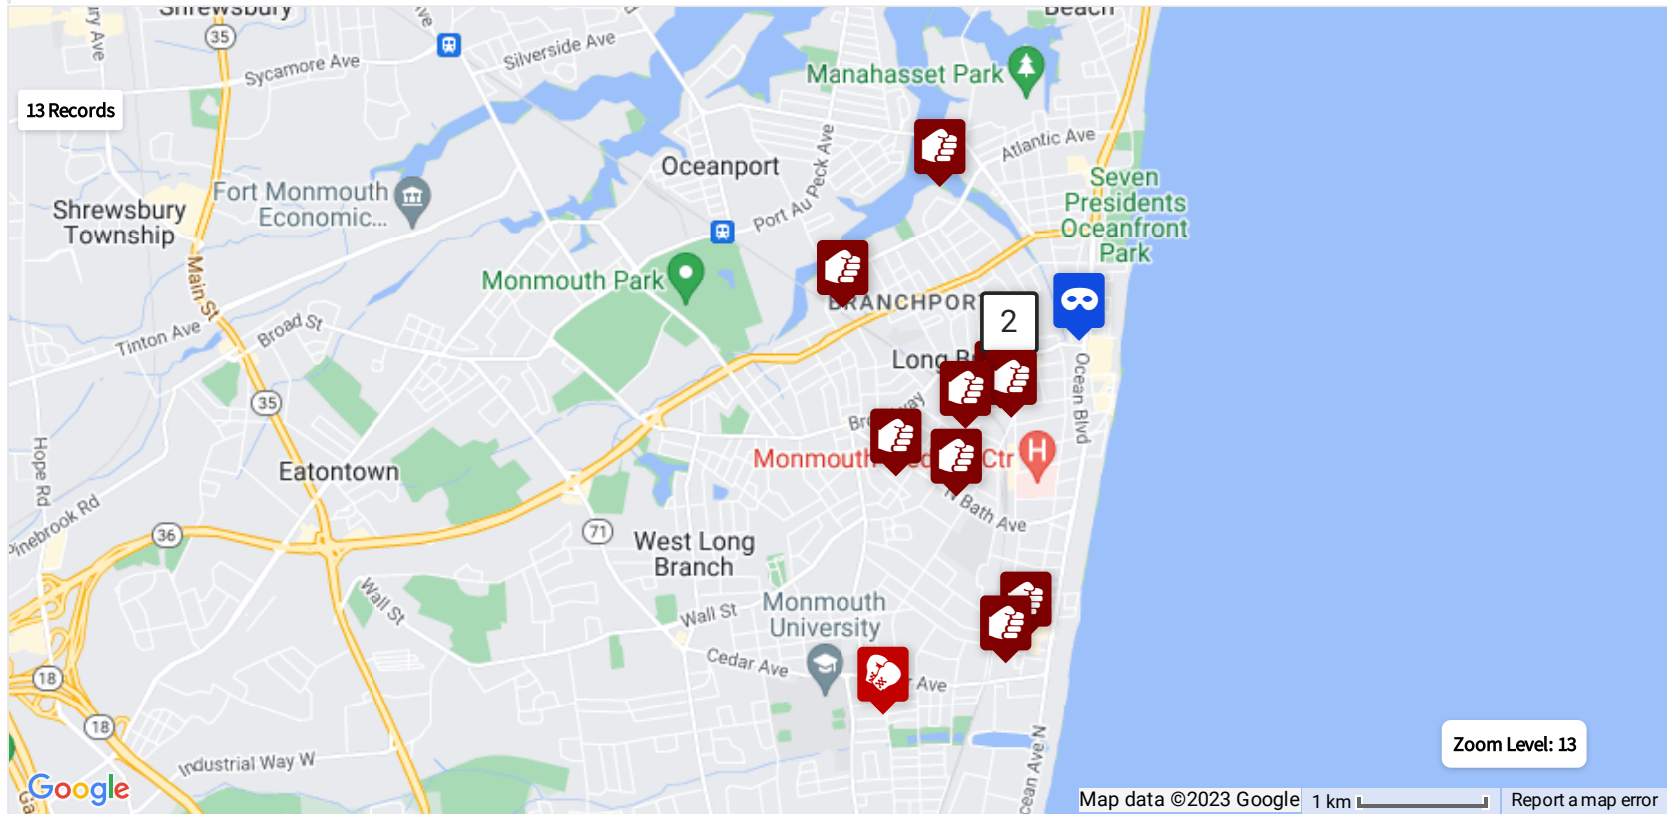

Violent Crime October, 2023

Simple Assault

Aggravated Assault

Robbery

Long Branch Police Department

November 3, 2023

Crime by Day of Week - First Day : 10/01/2023 - 10/31/2023

Long Branch Police Department

November 3, 2023

Long Branch Police Department

November 3, 2023

Events - Crime Type : 10/01/2023 - 10/31/2023

Long Branch Police Department

November 3, 2023

Location Type : 10/01/2023 - 10/31/2023

Long Branch Police Department

November 3, 2023

Report Number	Crime	First Date Time	Beat	Public Address
23LB24501	ASSAULT, SIMPLE	09/05/2023 01:51 PM	P253	3XX BROADWAY, LONG BRANCH, NJ
23LB25472	ASSAULT, AGGRAVATED HANDS/FEET	09/15/2023 10:09 PM	P254	XX BRIGHTON AVE, LONG BRANCH, NJ
23LB26129	ASSAULT, SIMPLE	09/23/2023 02:33 AM	P251	2XX HAMILTON AVE, LONG BRANCH, NJ
23LB26128	ASSAULT, SIMPLE	09/23/2023 02:06 AM	P255	KOSSICK WAY, LONG BRANCH, NJ
23LB26327	ASSAULT, POLICE, AGG INJURY	09/25/2023 12:28 PM	P253	5XX BROADWAY, LONG BRANCH, NJ
23LB25470	ASSAULT, SIMPLE	09/15/2023 09:52 PM	P252	2XX EDWARDS AVE, LONG BRANCH, NJ
23LB25551	ASSAULT, AGGRAVATED HANDS/FEET	09/16/2023 09:58 PM	P253	3XX CHELSEA AVE, LONG BRANCH, NJ
23LB24915	ROBBERY, STRONG-ARM, STREET	09/10/2023 04:03 AM	P253	3XX BATH AVE, LONG BRANCH, NJ
23LB24129	ASSAULT, SIMPLE	09/01/2023 08:35 PM	P251	4XX LIBERTY ST, LONG BRANCH, NJ
23LB25526	ASSAULT, SIMPLE	09/16/2023 03:22 PM	P254	XX BRIGHTON AVE, LONG BRANCH, NJ
23LB26379	ASSAULT, AGGRAVATED HANDS/FEET	09/26/2023 12:57 AM	P253	1XX CHELSEA AVE, LONG BRANCH, NJ
23LB24696	ASSAULT, SIMPLE	09/07/2023 03:22 PM	P253	X OCEAN AVE, LONG BRANCH, NJ
23LB25064	ASSAULT, SIMPLE	09/11/2023 03:19 PM	P251	2XX BROADWAY, LONG BRANCH, NJ
23LB24680	ASSAULT, SIMPLE	09/07/2023 11:51 AM	P251	X SYDNEY WAY, LONG BRANCH, NJ
23LB24126	ASSAULT, POLICE, SIMPLE	09/01/2023 07:50 PM	P254	4XX BATH AVE, LONG BRANCH, NJ