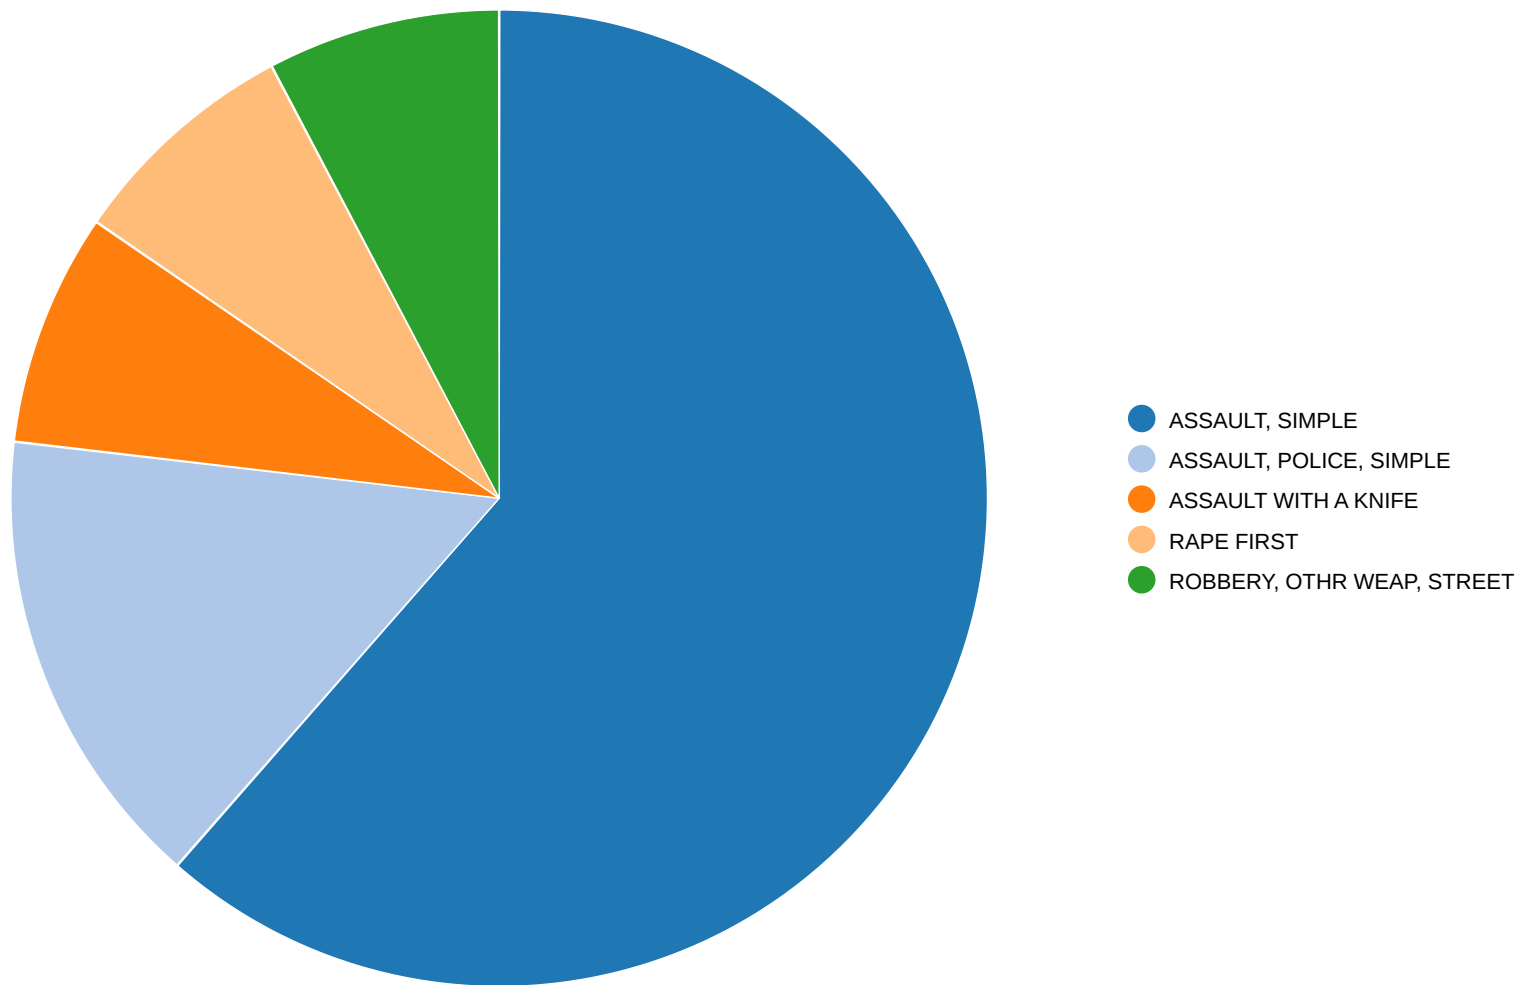

Violent Crime October, 2023

Simple Assault

Aggravated Assault

Robbery

Long Branch Police Department

November 3, 2023

Crime by Day of Week - First Day : 10/01/2023 - 10/31/2023

Long Branch Police Department

November 3, 2023

Long Branch Police Department

November 3, 2023

Events - Crime Type : 10/01/2023 - 10/31/2023

Long Branch Police Department

November 3, 2023

Location Type : 10/01/2023 - 10/31/2023

Long Branch Police Department

November 3, 2023

Report Number	Crime	First Date Time	Beat	Public Address
23LB24501	ASSAULT, SIMPLE	09/05/2023 01:51 PM	P253	3XX BROADWAY, LONG BRANCH, NJ
23LB25472	ASSAULT, AGGRAVATED HANDS/FEET	09/15/2023 10:09 PM	P254	XX BRIGHTON AVE, LONG BRANCH, NJ
23LB26129	ASSAULT, SIMPLE	09/23/2023 02:33 AM	P251	2XX HAMILTON AVE, LONG BRANCH, NJ
23LB26128	ASSAULT, SIMPLE	09/23/2023 02:06 AM	P255	KOSSICK WAY, LONG BRANCH, NJ
23LB26327	ASSAULT, POLICE, AGG INJURY	09/25/2023 12:28 PM	P253	5XX BROADWAY, LONG BRANCH, NJ
23LB25470	ASSAULT, SIMPLE	09/15/2023 09:52 PM	P252	2XX EDWARDS AVE, LONG BRANCH, NJ
23LB25551	ASSAULT, AGGRAVATED HANDS/FEET	09/16/2023 09:58 PM	P253	3XX CHELSEA AVE, LONG BRANCH, NJ
23LB24915	ROBBERY, STRONG-ARM, STREET	09/10/2023 04:03 AM	P253	3XX BATH AVE, LONG BRANCH, NJ
23LB24129	ASSAULT, SIMPLE	09/01/2023 08:35 PM	P251	4XX LIBERTY ST, LONG BRANCH, NJ
23LB25526	ASSAULT, SIMPLE	09/16/2023 03:22 PM	P254	XX BRIGHTON AVE, LONG BRANCH, NJ
23LB26379	ASSAULT, AGGRAVATED HANDS/FEET	09/26/2023 12:57 AM	P253	1XX CHELSEA AVE, LONG BRANCH, NJ
23LB24696	ASSAULT, SIMPLE	09/07/2023 03:22 PM	P253	X OCEAN AVE, LONG BRANCH, NJ
23LB25064	ASSAULT, SIMPLE	09/11/2023 03:19 PM	P251	2XX BROADWAY, LONG BRANCH, NJ
23LB24680	ASSAULT, SIMPLE	09/07/2023 11:51 AM	P251	X SYDNEY WAY, LONG BRANCH, NJ
23LB24126	ASSAULT, POLICE, SIMPLE	09/01/2023 07:50 PM	P254	4XX BATH AVE, LONG BRANCH, NJ