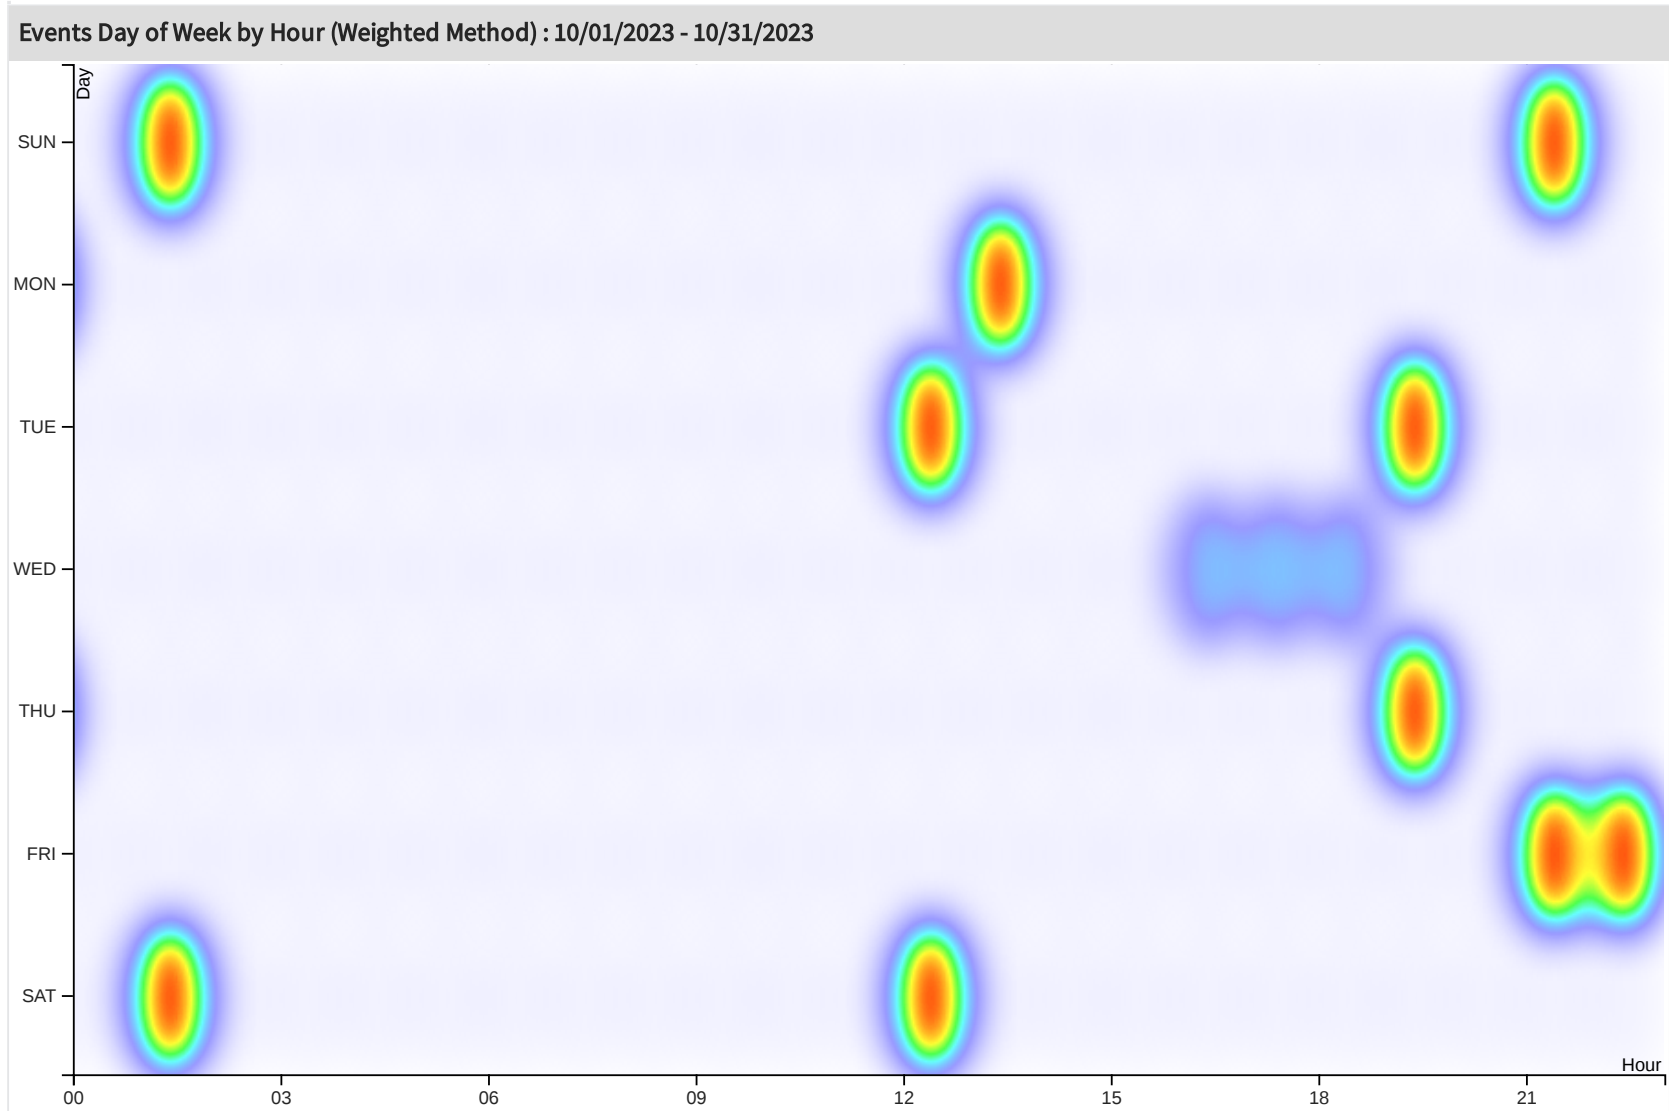

Violent Crime October, 2023

Simple Assault

Aggravated Assault

Robbery

Long Branch Police Department

November 3, 2023

Crime by Day of Week - First Day : 10/01/2023 - 10/31/2023

Long Branch Police Department

November 3, 2023

Long Branch Police Department

November 3, 2023

Events - Crime Type : 10/01/2023 - 10/31/2023

Long Branch Police Department

November 3, 2023

Location Type : 10/01/2023 - 10/31/2023

Long Branch Police Department

November 3, 2023

Report Number	Crime	First Date Time	Beat	Public Address
23LB24501	ASSAULT, SIMPLE	09/05/2023 01:51 PM	P253	3XX BROADWAY, LONG BRANCH, NJ
23LB25472	ASSAULT, AGGRAVATED HANDS/FEET	09/15/2023 10:09 PM	P254	XX BRIGHTON AVE, LONG BRANCH, NJ
23LB26129	ASSAULT, SIMPLE	09/23/2023 02:33 AM	P251	2XX HAMILTON AVE, LONG BRANCH, NJ
23LB26128	ASSAULT, SIMPLE	09/23/2023 02:06 AM	P255	KOSSICK WAY, LONG BRANCH, NJ
23LB26327	ASSAULT, POLICE, AGG INJURY	09/25/2023 12:28 PM	P253	5XX BROADWAY, LONG BRANCH, NJ
23LB25470	ASSAULT, SIMPLE	09/15/2023 09:52 PM	P252	2XX EDWARDS AVE, LONG BRANCH, NJ
23LB25551	ASSAULT, AGGRAVATED HANDS/FEET	09/16/2023 09:58 PM	P253	3XX CHELSEA AVE, LONG BRANCH, NJ
23LB24915	ROBBERY, STRONG-ARM, STREET	09/10/2023 04:03 AM	P253	3XX BATH AVE, LONG BRANCH, NJ
23LB24129	ASSAULT, SIMPLE	09/01/2023 08:35 PM	P251	4XX LIBERTY ST, LONG BRANCH, NJ
23LB25526	ASSAULT, SIMPLE	09/16/2023 03:22 PM	P254	XX BRIGHTON AVE, LONG BRANCH, NJ
23LB26379	ASSAULT, AGGRAVATED HANDS/FEET	09/26/2023 12:57 AM	P253	1XX CHELSEA AVE, LONG BRANCH, NJ
23LB24696	ASSAULT, SIMPLE	09/07/2023 03:22 PM	P253	X OCEAN AVE, LONG BRANCH, NJ
23LB25064	ASSAULT, SIMPLE	09/11/2023 03:19 PM	P251	2XX BROADWAY, LONG BRANCH, NJ
23LB24680	ASSAULT, SIMPLE	09/07/2023 11:51 AM	P251	X SYDNEY WAY, LONG BRANCH, NJ
23LB24126	ASSAULT, POLICE, SIMPLE	09/01/2023 07:50 PM	P254	4XX BATH AVE, LONG BRANCH, NJ