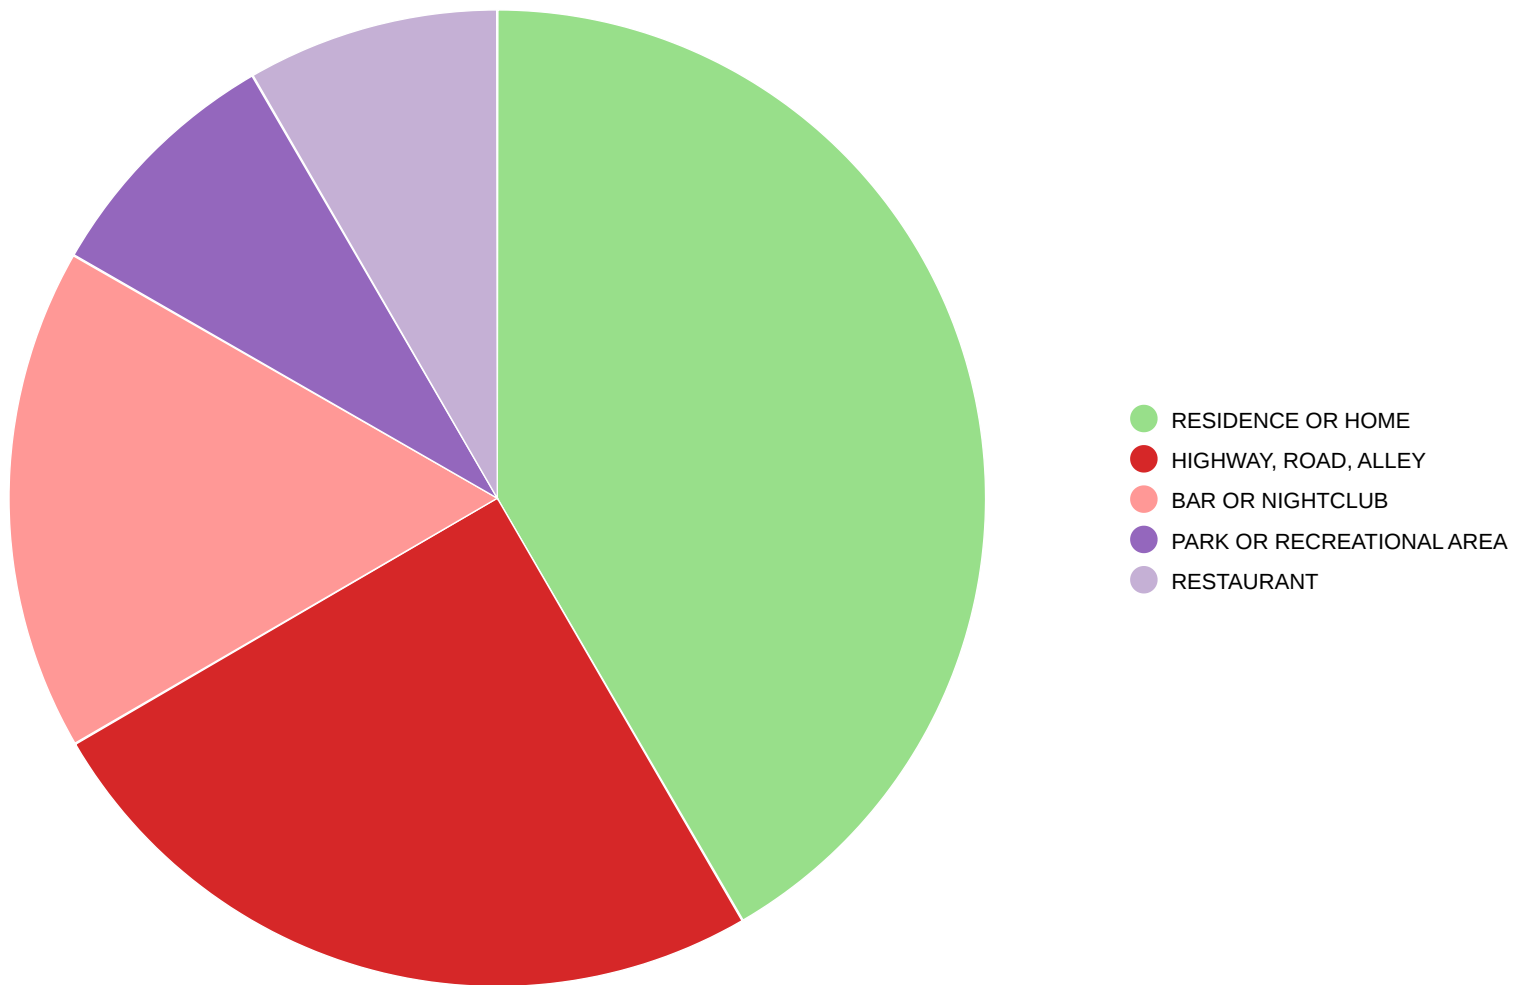

November 3, 2023

Long Branch Police Department

November 3, 2023

Events - Crime Type : 10/01/2023 - 10/31/2023

Long Branch Police Department

November 3, 2023

Location Type : 10/01/2023 - 10/31/2023

Long Branch Police Department

November 3, 2023

Report Number	Crime	First Date Time	Beat	Public Address
23LB24501	ASSAULT, SIMPLE	09/05/2023 01:51 PM	P253	3XX BROADWAY, LONG BRANCH, NJ
23LB25472	ASSAULT, AGGRAVATED HANDS/FEET	09/15/2023 10:09 PM	P254	XX BRIGHTON AVE, LONG BRANCH, NJ
23LB26129	ASSAULT, SIMPLE	09/23/2023 02:33 AM	P251	2XX HAMILTON AVE, LONG BRANCH, NJ
23LB26128	ASSAULT, SIMPLE	09/23/2023 02:06 AM	P255	KOSSICK WAY, LONG BRANCH, NJ
23LB26327	ASSAULT, POLICE, AGG INJURY	09/25/2023 12:28 PM	P253	5XX BROADWAY, LONG BRANCH, NJ
23LB25470	ASSAULT, SIMPLE	09/15/2023 09:52 PM	P252	2XX EDWARDS AVE, LONG BRANCH, NJ
23LB25551	ASSAULT, AGGRAVATED HANDS/FEET	09/16/2023 09:58 PM	P253	3XX CHELSEA AVE, LONG BRANCH, NJ
23LB24915	ROBBERY, STRONG-ARM, STREET	09/10/2023 04:03 AM	P253	3XX BATH AVE, LONG BRANCH, NJ
23LB24129	ASSAULT, SIMPLE	09/01/2023 08:35 PM	P251	4XX LIBERTY ST, LONG BRANCH, NJ
23LB25526	ASSAULT, SIMPLE	09/16/2023 03:22 PM	P254	XX BRIGHTON AVE, LONG BRANCH, NJ
23LB26379	ASSAULT, AGGRAVATED HANDS/FEET	09/26/2023 12:57 AM	P253	1XX CHELSEA AVE, LONG BRANCH, NJ
23LB24696	ASSAULT, SIMPLE	09/07/2023 03:22 PM	P253	X OCEAN AVE, LONG BRANCH, NJ
23LB25064	ASSAULT, SIMPLE	09/11/2023 03:19 PM	P251	2XX BROADWAY, LONG BRANCH, NJ
23LB24680	ASSAULT, SIMPLE	09/07/2023 11:51 AM	P251	X SYDNEY WAY, LONG BRANCH, NJ
23LB24126	ASSAULT, POLICE, SIMPLE	09/01/2023 07:50 PM	P254	4XX BATH AVE, LONG BRANCH, NJ